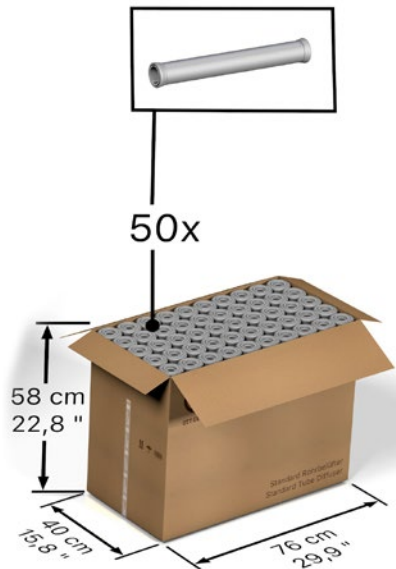

## Packaging and Shipping: STANDARD 2 Diffusers

STANDARD2 diffusers are packed in eco-friendly boxes made from recycled paper and shipped on pallets.

**Customs tariff number:**  
84212100

### Packaging dimensions:

### Shipping dimensions:

Product	Pieces per Box	Dimensions per Box	Weight Full Box	Type of Pallet	Boxes per Pallet	Pieces per Pallet	Dimensions Full Pallet	Shipping Weight Full Pallet
<b>STANDARD 2 500</b>	50	L 76 x W 40 x H 58 cm L 29.9 x W 15.8 x H 22.8 inch	53 kg 116.85 lbs	EU Pallet (25 kg/55.12 lbs)	6	300 pcs.	L 120 x W 80 x H 135 cm L 47.2 x W 31.5 x H 53.2 inch	343 kg 756.19 lbs

### Shipping dimensions:

Product	Pieces per Box	Dimensions per Box	Weight Full Box	Type of Pallet	Boxes per Pallet	Pieces per Pallet	Dimensions Full Pallet	Shipping Weight Full Pallet
<b>Satteladapter Set (all sizes)</b>	75 Sets	L 60 x W 40 x H 84 cm L 23.6 x W 15.8 x H 33.1 inch	35 kg 77.16 lbs	EU Pallet (25 kg/55.12 lbs)	8	600 Sets	L 120 x W 80 x H 185 cm L 47.2 x W 31.5 x H 72.9 inch	280 kg 617.29 lbs