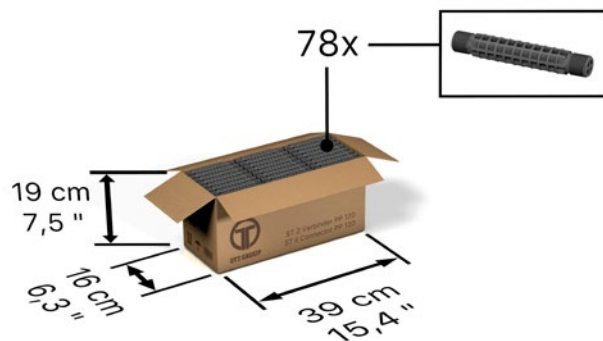

Connector for Square Pipes

Connectors for square pipes are packed in eco-friendly boxes made from recycled paper and shipped on pallets.

Customs tariff number:
84219990

Packaging dimensions:

Shipping dimensions:

Product	Pieces per Box	Dimensions per Box	Weight Full Box	Type of Pallet	Boxes per Pallet	Pieces per Pallet	Dimensions Full Pallet	Shipping Weight Full Pallet
ST 2 Connector PP 120	78	L 39 x W 16 x H 19 cm L 15.4 x W 6.3 x H 7.5 inch	6 kg 13.23 lbs	EU Pallet (25 kg/55.12 lbs)	90	7020	L 120 x W 80 x H 110 cm L 47.2 x W 31.5 x H 43.3 inch	565 kg 1245.61 lbs