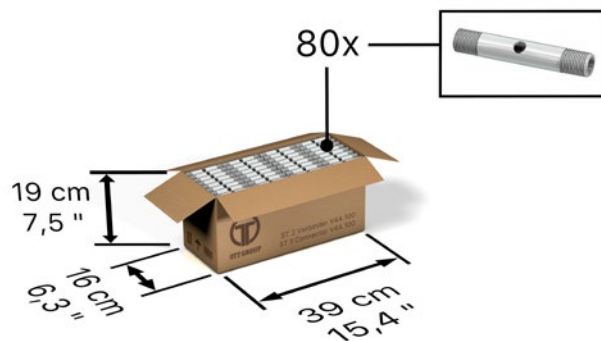

Connector for Square Pipes

Connectors for square pipes are packed in eco-friendly boxes made from recycled paper and shipped on pallets.

Customs tariff number:
84219990

Packaging dimensions:

Shipping dimensions:

Product	Pieces per Box	Dimensions per Box	Weight Full Box	Type of Pallet	Boxes per Pallet	Pieces per Pallet	Dimensions Full Pallet	Shipping Weight Full Pallet
ST2 Connector V4A 100	80	L 39 x W 16 x H 19 cm L 15.4 x W 6.3 x H 7.5 inch	16,5 kg 36.38 lbs	EU-Palette m. Rahmen (35 kg/ 77.16 lbs)	90	7200	L 120 x W 80 x H 110 cm L 47.2 x W 31.5 x H 43.5 inch	1510 kg 3328.98 lbs