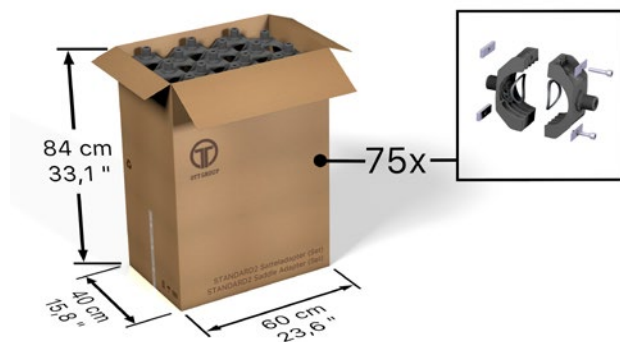

Saddle Adapter for Round Pipes

Saddle adapters for round pipes are packed in eco-friendly boxes made from recycled paper and shipped on pallets.

Customs tariff number:
84219990

Packaging dimensions:

Shipping dimensions:

Product	Pieces per Box	Dimensions per Box	Weight Full Box	Type of Pallet	Boxes per Pallet	Pieces per Pallet	Dimensions Full Pallet	Shipping Weight Full Pallet
Satteladapter Set (all sizes)	75 Sets	L 60 x W 40 x H 84 cm L 23.6 x W 15.8 x H 33.1 inch	35 kg 77.16 lbs	EU Pallet (25 kg/55.12 lbs)	8	600 Sets	L 120 x W 80 x H 185 cm L 47.2 x W 31.5 x H 72.9 inch	280 kg 617.29 lbs

INKLUSIVE Befestigungsmaterial und Abdichtung