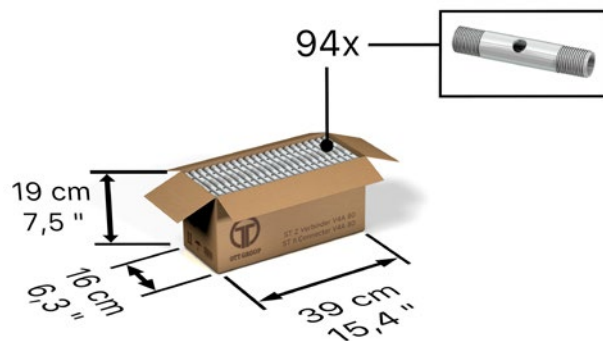

Connector for Square Pipes

Connectors for square pipes are packed in eco-friendly boxes made from recycled paper and shipped on pallets.

Customs tariff number:
84219990

Packaging dimensions:

Shipping dimensions:

Product	Pieces per Box	Dimensions per Box	Weight Full Box	Type of Pallet	Boxes per Pallet	Pieces per Pallet	Dimensions Full Pallet	Shipping Weight Full Pallet
ST 2 Connector V4A 80	94	L 39 x W 16 x H 19 cm L 15.4 x W 6.3 x H 7.5 inch	16 kg 35.27 lbs	EU-Palette m. Rahmen (35 kg/ 77.16 lbs)	90	8460	L 120 x W 80 x H 110 cm L 47.2 x W 31.5 x H 43.3 inch	1465 kg 3229.77 lbs