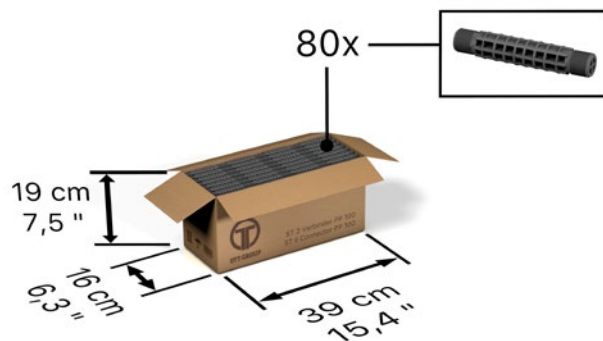

Connector for Square Pipes

Connectors for square pipes are packed in eco-friendly boxes made from recycled paper and shipped on pallets.

Customs tariff number:
84219990

Packaging dimensions:

Shipping dimensions:

Product	Pieces per Box	Dimensions per Box	Weight Full Box	Type of Pallet	Boxes per Pallet	Pieces per Pallet	Dimensions Full Pallet	Shipping Weight Full Pallet
ST 2 Connector PP 100	80	L 39 x W 16 x H 19 cm L 15.4 x W 6.3 x H 7.5 inch	5,5 kg 12.13 lbs	EU Pallet (25 kg/55.12 lbs)	90	7200	L 120 x W 80 x H 110 cm L 47.2 x W 31.5 x H 43.3 inch	520 kg 1146.4 lbs