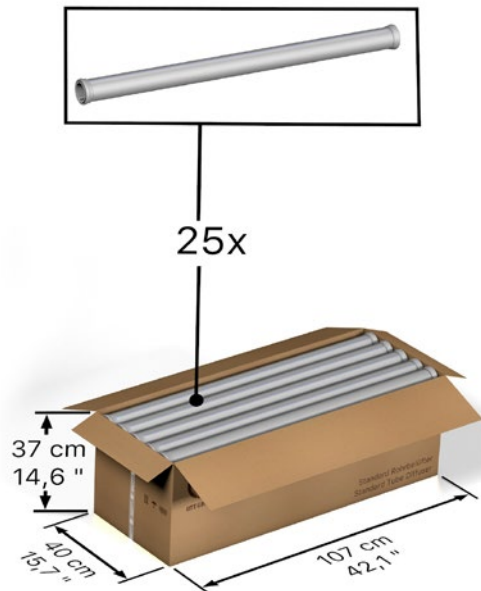

Packaging and Shipping: STANDARD 2 Diffusers

STANDARD2 diffusers are packed in eco-friendly boxes made from recycled paper and shipped on pallets.

Customs tariff number:
84212100

Packaging dimensions:

Shipping dimensions:

Product	Pieces per Box	Dimensions per Box	Weight Full Box	Type of Pallet	Boxes per Pallet	Pieces per Pallet	Dimensions Full Pallet	Shipping Weight Full Pallet
STANDARD 2 1000	25	L 107 x W 40 x H 37 cm L 42.1 x W 15.7 x H 14.6 inch	38 kg 83.78 lbs	EU Pallet (25 kg/55.12 lbs)	8	200 pcs.	L 120 x W 80 x H 161 cm L 47.2 x W 31.5 x H 63.4 inch	329 kg 725.32 lbs