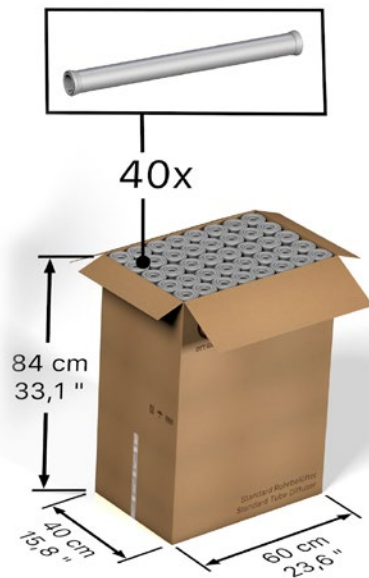

### Packaging dimensions:

### Shipping dimensions:

Product	Pieces per Box	Dimensions per Box	Weight Full Box	Type of Pallet	Boxes per Pallet	Pieces per Pallet	Dimensions Full Pallet	Shipping Weight Full Pallet
<b>STANDARD 2 500</b>	50	L 76 x W 40 x H 58 cm L 29.9 x W 15.8 x H 22.8 inch	53 kg 116.85 lbs	EU Pallet (25 kg/55.12 lbs)	6	300 pcs.	L 120 x W 80 x H 135 cm L 47.2 x W 31.5 x H 53.2 inch	343 kg 756.19 lbs

### Shipping dimensions:

Product	Pieces per Box	Dimensions per Box	Weight Full Box	Type of Pallet	Boxes per Pallet	Pieces per Pallet	Dimensions Full Pallet	Shipping Weight Full Pallet
<b>STANDARD 2 750</b>	40	L 60 x W 40 x H 84 cm L 23.6 x W 15.8 x H 33.1 inch	52 kg 114.64 lbs	EU Pallet (25 kg/55.12 lbs)	8	320 pcs.	L 120 x W 80 x H 185 cm L 47.2 x W 31.5 x H 72.9 inch	441 kg 972.24 lbs