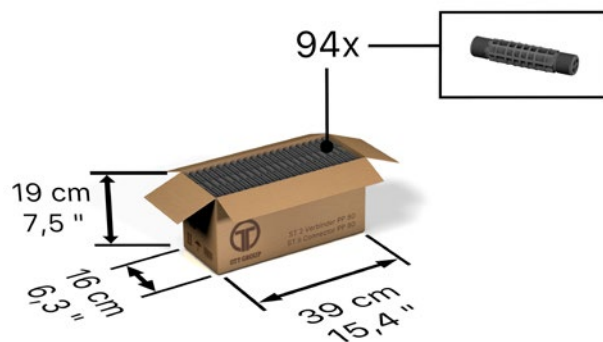

Connector for Square Pipes

Connectors for square pipes are packed in eco-friendly boxes made from recycled paper and shipped on pallets.

Customs tariff number:
84219990

Packaging dimensions:

Shipping dimensions:

Product	Pieces per Box	Dimensions per Box	Weight Full Box	Type of Pallet	Boxes per Pallet	Pieces per Pallet	Dimensions Full Pallet	Shipping Weight Full Pallet
ST 2 Connector PP 80	94	L 39 x W 16 x H 19 cm L 15.4 x W 6.3 x H 7.5 inch	5,5 kg 12.13 lbs	EU Pallet (25 kg/55.12 lbs)	90	8460	L 120 x W 80 x H 110 cm L 47.2 x W 31.5 x H 43.3 inch	520 kg 1146.4 lbs