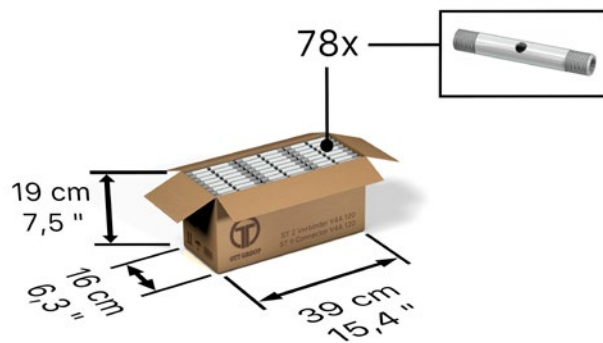

Connector for Square Pipes

Connectors for square pipes are packed in eco-friendly boxes made from recycled paper and shipped on pallets.

Customs tariff number:
84219990

Packaging dimensions:

Shipping dimensions:

Product	Pieces per Box	Dimensions per Box	Weight Full Box	Type of Pallet	Boxes per Pallet	Pieces per Pallet	Dimensions Full Pallet	Shipping Weight Full Pallet
ST2 Connector V4A 120	78	L 39 x W 16 x H 19 cm L 15.4 x W 6.3 x H 7.5 inch	20 kg 44.09 lbs	EU-Palette m. Rahmen (35 kg/ 77.16 lbs)	90	7020	L 120 x W 80 x H 110 cm L 47.2 x W 31.5 x H 43.3 inch	1825 kg 4023.44 lbs