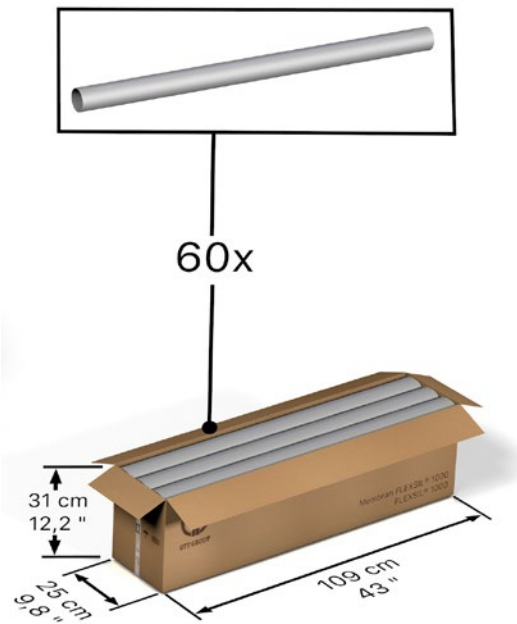

Packaging and Shipping: Tube Membranes

Tube membranes are packed in eco-friendly boxes made from recycled paper and shipped on pallets.

Customs tariff number:
84219990

Packaging dimensions:

Shipping dimensions:

Product	Pieces per Box	Dimensions per Box	Weight Full Box	Type of Pallet	Boxes per Pallet	Pieces per Pallet	Dimensions Full Pallet	Shipping Weight Full Pallet
FLEXSIL® 1000	60	L 109 x W 25 x H 31 cm L 43 x W 9.8 x H 12.2 inch	29 kg 63.93 lbs	EU Pallet (25 kg/55.12 lbs)	9	540 pcs.	L 120 x W 80 x H 110 cm L 47.2 x W 31.5 x H 43.3 inch	286 kg 630.52 lbs

EXTRA packing allows to double the number of pieces per pallet