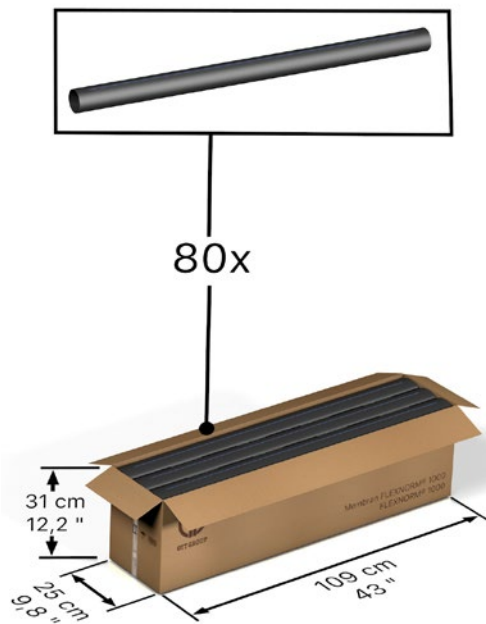

Packaging and Shipping: Tube Membranes

Tube membranes are packed in eco-friendly boxes made from recycled paper and shipped on pallets.

Customs tariff number:
84219990

Packaging dimensions:

Shipping dimensions:

Product	Pieces per Box	Dimensions per Box	Weight Full Box	Type of Pallet	Boxes per Pallet	Pieces per Pallet	Dimensions Full Pallet	Shipping Weight Full Pallet
FLEXNORM® 1000	80	L 109 x W 25 x H 31 cm L 43 x W 9.8 x H 12.2 inch	42 kg 92.59 lbs	EU Pallet (25 kg/55.12 lbs)	9	720 pcs.	L 120 x W 80 x H 110 cm L 47.2 x W 31.5 x H 43.3 inch	403 kg 888.46 lbs

EXTRA packing allows to double the number of pieces per pallet