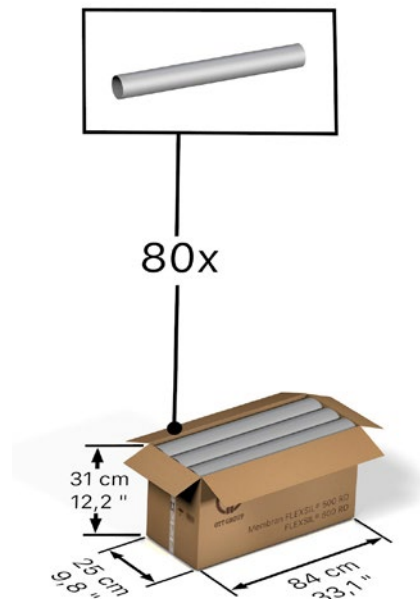

Packaging dimensions:

Shipping dimensions:

Product	Pieces per Box	Dimensions per Box	Weight Full Box	Type of Pallet	Boxes per Pallet	Pieces per Pallet	Dimensions Full Pallet	Shipping Weight Full Pallet
FLEXSIL® 750 RD	80	L 84 x W 25 x H 31 cm L 33.1 x W 9.8 x H 12.2 inch	28 kg 61.73 lbs	EU Pallet (25 kg/55.12 lbs)	9	720 pcs.	L 120 x W 80 x H 110 cm L 47.2 x W 31.5 x H 43.3 inch	277 kg 610.68 lbs

Packaging and Shipping: Tube Membranes

Tube membranes are packed in eco-friendly boxes made from recycled paper and shipped on pallets.

Customs tariff number:
84219990

Packaging dimensions:

Shipping dimensions:

Product	Pieces per Box	Dimensions per Box	Weight Full Box	Type of Pallet	Boxes per Pallet	Pieces per Pallet	Dimensions Full Pallet	Shipping Weight Full Pallet
FLEXSIL® 500 RD	80	L 59 x W 25 x H 31 cm L 33.1 x W 9.8 x H 12.2 inch	23 kg 50.71 lbs	EU Pallet (25 kg/55.12 lbs)	18	1440 pcs.	L 120 x W 80 x H 110 cm L 47.2 x W 31.5 x H 43.3 inch	439 kg 967.83 lbs