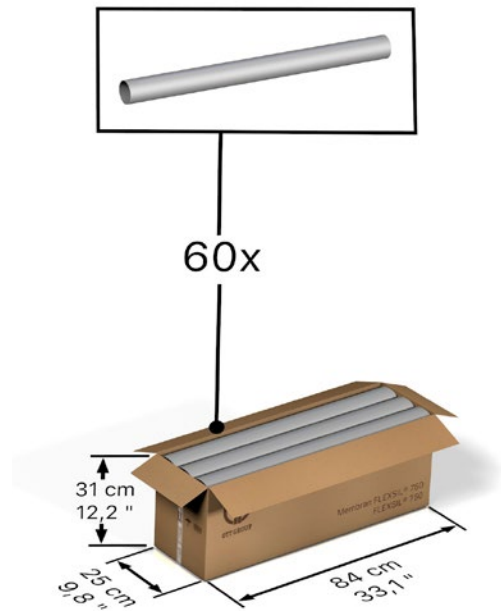

Packaging dimensions:

Shipping dimensions:

Product	Pieces per Box	Dimensions per Box	Weight Full Box	Type of Pallet	Boxes per Pallet	Pieces per Pallet	Dimensions Full Pallet	Shipping Weight Full Pallet
FLEXNORM® 750	80	L 84 x W 25 x H 31 cm L 33.1 x W 9.8 x H 12.2 inch	32 kg 70.55 kg	EU Pallet (25 kg/55.12 lbs)	9	720 pcs.	L 120 x W 80 x H 110 cm L 47.2 x W 31.5 x H 43.3 inch	313 kg 690.05 kg

Product	Pieces per Box	Dimensions per Box	Weight Full Box	Type of Pallet	Boxes per Pallet	Pieces per Pallet	Dimensions Full Pallet	Shipping Weight Full Pallet
FLEXNORM® 500	80	L 59 x W 25 x H 31 cm L 33.1 x W 9.8 x H 12.2 inch	23 kg 50.71 lbs	EU Pallet (25 kg/55.12 lbs)	18	1440 pcs.	L 120 x W 80 x H 110 cm L 47.2 x W 31.5 x H 43.3 inch	439 kg 967.83 lbs

Product	Pieces per Box	Dimensions per Box	Weight Full Box	Type of Pallet	Boxes per Pallet	Pieces per Pallet	Dimensions Full Pallet	Shipping Weight Full Pallet
FLEXSIL® 1000	60	L 109 x W 25 x H 31 cm L 43 x W 9.8 x H 12.2 inch	29 kg 63.93 lbs	EU Pallet (25 kg/55.12 lbs)	9	540 pcs.	L 120 x W 80 x H 110 cm L 47.2 x W 31.5 x H 43.3 inch	286 kg 630.52 lbs

Packaging dimensions:

Shipping dimensions:

Product	Pieces per Box	Dimensions per Box	Weight Full Box	Type of Pallet	Boxes per Pallet	Pieces per Pallet	Dimensions Full Pallet	Shipping Weight Full Pallet
FLEXSIL® 750	60	L 84 x W 25 x H 31 cm L 33.1 x W 9.8 x H 12.2 inch	23 kg 50.71 lbs	EU Pallet (25 kg/55.12 lbs)	9	540 pcs.	L 120 x W 80 x H 110 cm L 47.2 x W 31.5 x H 43.3 inch	232 kg 511.47 lbs