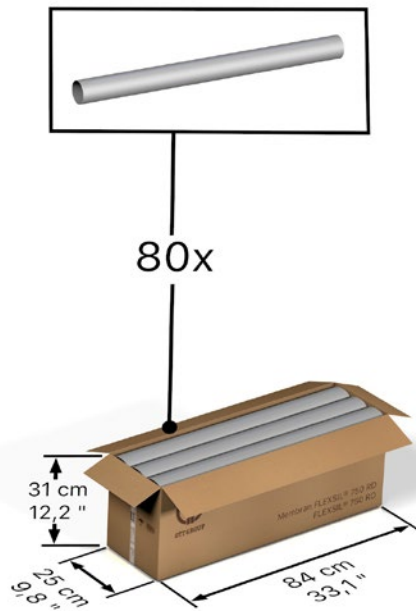

Product	Pieces per Box	Dimensions per Box	Weight Full Box	Type of Pallet	Boxes per Pallet	Pieces per Pallet	Dimensions Full Pallet	Shipping Weight Full Pallet
FLEXSIL® 1000 RD	80	L 109 x W 25 x H 31 cm L 43 x W 9.8 x H 12.2 inch	32 kg 70.55 lbs	EU Pallet (25 kg/55.12 lbs)	9	720 pcs.	L 120 x W 80 x H 110 cm L 47.2 x W 31.5 x H 43.3 inch	313 kg 690.05 lbs

EXTRA packing allows to double the number of pieces per pallet

Packaging and Shipping: Tube Membranes

Tube membranes are packed in eco-friendly boxes made from recycled paper and shipped on pallets.

Customs tariff number:
84219990

Packaging dimensions:

Shipping dimensions:

Product	Pieces per Box	Dimensions per Box	Weight Full Box	Type of Pallet	Boxes per Pallet	Pieces per Pallet	Dimensions Full Pallet	Shipping Weight Full Pallet
FLEXSIL® 750 RD	80	L 84 x W 25 x H 31 cm L 33.1 x W 9.8 x H 12.2 inch	28 kg 61.73 lbs	EU Pallet (25 kg/55.12 lbs)	9	720 pcs.	L 120 x W 80 x H 110 cm L 47.2 x W 31.5 x H 43.3 inch	277 kg 610.68 lbs