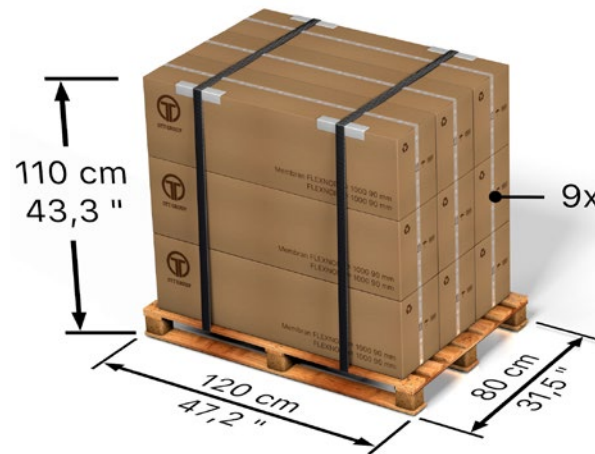

Packaging and Shipping: Tube Membranes

Tube membranes are packed in eco-friendly boxes made from recycled paper and shipped on pallets.

Customs tariff number:
84219990

Packaging dimensions:

Shipping dimensions:

Product	Pieces per Box	Dimensions per Box	Weight Full Box	Type of Pallet	Boxes per Pallet	Pieces per Pallet	Dimensions Full Pallet	Shipping Weight Full Pallet
FLEXNORM® 1000 90 mm	60	L 109 x W 25 x H 31 cm L 43 x W 9.8 x H 12.2 inch	42 kg 92.59 lbs	EU Pallet (25 kg/55.12 lbs)	9	540 pcs.	L 120 x W 80 x H 110 cm L 47.2 x W 31.5 x H 43.3 inch	401 kg 884.05 lbs

Product	Pieces per Box	Dimensions per Box	Weight Full Box	Type of Pallet	Boxes per Pallet	Pieces per Pallet	Dimensions Full Pallet	Shipping Weight Full Pallet
FLEXNORM® 1000	80	L 109 x W 25 x H 31 cm L 43 x W 9.8 x H 12.2 inch	42 kg 92.59 lbs	EU Pallet (25 kg/55.12 lbs)	9	720 pcs.	L 120 x W 80 x H 110 cm L 47.2 x W 31.5 x H 43.3 inch	403 kg 888.46 lbs

Packaging dimensions:

Shipping dimensions:

Product	Pieces per Box	Dimensions per Box	Weight Full Box	Type of Pallet	Boxes per Pallet	Pieces per Pallet	Dimensions Full Pallet	Shipping Weight Full Pallet
FLEXSIL® 750 RD	80	L 84 x W 25 x H 31 cm L 33.1 x W 9.8 x H 12.2 inch	28 kg 61.73 lbs	EU Pallet (25 kg/55.12 lbs)	9	720 pcs.	L 120 x W 80 x H 110 cm L 47.2 x W 31.5 x H 43.3 inch	277 kg 610.68 lbs