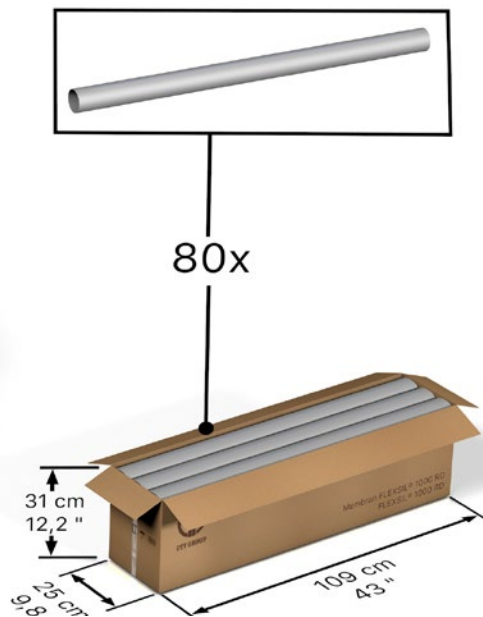

Packaging and Shipping: Tube Membranes

Tube membranes are packed in eco-friendly boxes made from recycled paper and shipped on pallets.

Customs tariff number:
84219990

Packaging dimensions:

Shipping dimensions:

Product	Pieces per Box	Dimensions per Box	Weight Full Box	Type of Pallet	Boxes per Pallet	Pieces per Pallet	Dimensions Full Pallet	Shipping Weight Full Pallet
FLEXSIL® 1000 RD	80	L 109 x W 25 x H 31 cm L 43 x W 9.8 x H 12.2 inch	32 kg 70.55 lbs	EU Pallet (25 kg/55.12 lbs)	9	720 pcs.	L 120 x W 80 x H 110 cm L 47.2 x W 31.5 x H 43.3 inch	313 kg 690.05 lbs

EXTRA packing allows to double the number of pieces per pallet