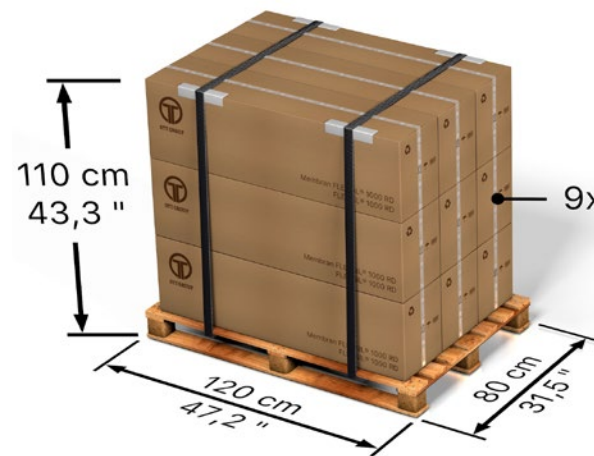

Packaging and Shipping: Tube Membranes

Tube membranes are packed in eco-friendly boxes made from recycled paper and shipped on pallets.

Customs tariff number:
84219990

Packaging dimensions:

Shipping dimensions:

Product	Pieces per Box	Dimensions per Box	Weight Full Box	Type of Pallet	Boxes per Pallet	Pieces per Pallet	Dimensions Full Pallet	Shipping Weight Full Pallet
FLEXSIL® 1000 RD	80	L 109 x W 25 x H 31 cm L 43 x W 9.8 x H 12.2 inch	32 kg 70.55 lbs	EU Pallet (25 kg/55.12 lbs)	9	720 pcs.	L 120 x W 80 x H 110 cm L 47.2 x W 31.5 x H 43.3 inch	313 kg 690.05 lbs

EXTRA packing allows to double the number of pieces per pallet