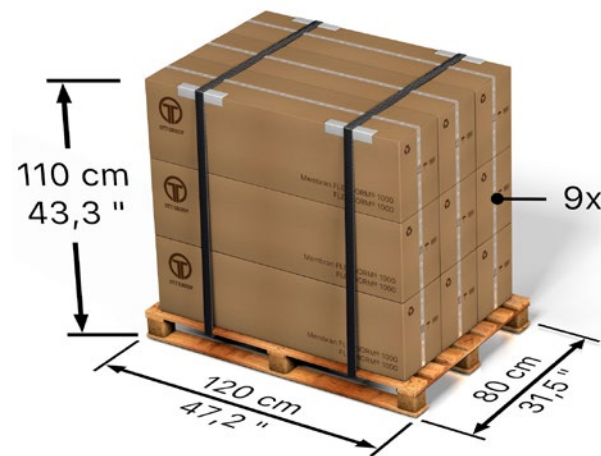

Packaging and Shipping: Tube Membranes

Tube membranes are packed in eco-friendly boxes made from recycled paper and shipped on pallets.

Customs tariff number:
84219990

Packaging dimensions:

Shipping dimensions:

Product	Pieces per Box	Dimensions per Box	Weight Full Box	Type of Pallet	Boxes per Pallet	Pieces per Pallet	Dimensions Full Pallet	Shipping Weight Full Pallet
FLEXNORM® 1000	80	L 109 x W 25 x H 31 cm L 43 x W 9.8 x H 12.2 inch	42 kg 92.59 lbs	EU Pallet (25 kg/55.12 lbs)	9	720 pcs.	L 120 x W 80 x H 110 cm L 47.2 x W 31.5 x H 43.3 inch	403 kg 888.46 lbs

EXTRA packing allows to double the number of pieces per pallet