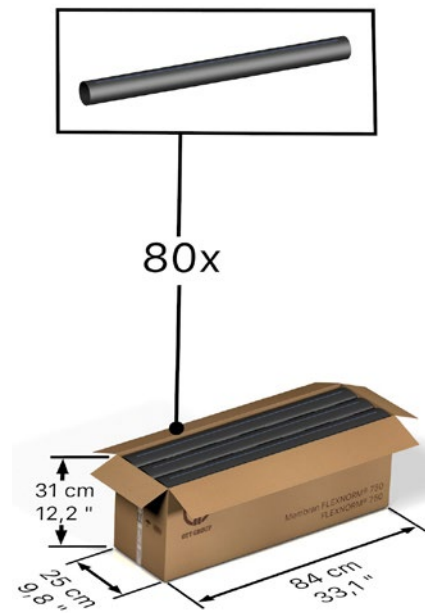

Product	Pieces per Box	Dimensions per Box	Weight Full Box	Type of Pallet	Boxes per Pallet	Pieces per Pallet	Dimensions Full Pallet	Shipping Weight Full Pallet
FLEXNORM® 1000	80	L 109 x W 25 x H 31 cm L 43 x W 9.8 x H 12.2 inch	42 kg 92.59 lbs	EU Pallet (25 kg/55.12 lbs)	9	720 pcs.	L 120 x W 80 x H 110 cm L 47.2 x W 31.5 x H 43.3 inch	403 kg 888.46 lbs

EXTRA packing allows to double the number of pieces per pallet

Packaging and Shipping: Tube Membranes

Tube membranes are packed in eco-friendly boxes made from recycled paper and shipped on pallets.

Customs tariff number:
84219990

Packaging dimensions:

Shipping dimensions:

Product	Pieces per Box	Dimensions per Box	Weight Full Box	Type of Pallet	Boxes per Pallet	Pieces per Pallet	Dimensions Full Pallet	Shipping Weight Full Pallet
FLEXNORM® 750	80	L 84 x W 25 x H 31 cm L 33.1 x W 9.8 x H 12.2 inch	32 kg 70.55 kg	EU Pallet (25 kg/55.12 lbs)	9	720 pcs.	L 120 x W 80 x H 110 cm L 47.2 x W 31.5 x H 43.3 inch	313 kg 690.05 kg