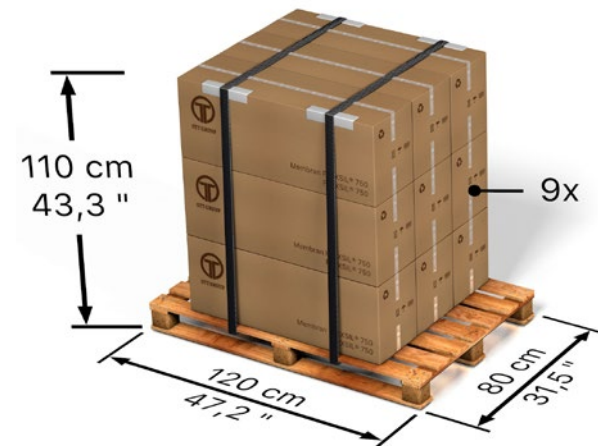

Packaging dimensions:

Shipping dimensions:

Product	Pieces per Box	Dimensions per Box	Weight Full Box	Type of Pallet	Boxes per Pallet	Pieces per Pallet	Dimensions Full Pallet	Shipping Weight Full Pallet
FLEXNORM® 750	80	L 84 x W 25 x H 31 cm L 33.1 x W 9.8 x H 12.2 inch	32 kg 70.55 kg	EU Pallet (25 kg/55.12 lbs)	9	720 pcs.	L 120 x W 80 x H 110 cm L 47.2 x W 31.5 x H 43.3 inch	313 kg 690.05 kg

Product	Pieces per Box	Dimensions per Box	Weight Full Box	Type of Pallet	Boxes per Pallet	Pieces per Pallet	Dimensions Full Pallet	Shipping Weight Full Pallet
FLEXSIL® 1000	60	L 109 x W 25 x H 31 cm L 43 x W 9.8 x H 12.2 inch	29 kg 63.93 lbs	EU Pallet (25 kg/55.12 lbs)	9	540 pcs.	L 120 x W 80 x H 110 cm L 47.2 x W 31.5 x H 43.3 inch	286 kg 630.52 lbs

EXTRA packing allows to double the number of pieces per pallet

Packaging and Shipping: Tube Membranes

Tube membranes are packed in eco-friendly boxes made from recycled paper and shipped on pallets.

Customs tariff number:
84219990

Packaging dimensions:

Shipping dimensions:

Product	Pieces per Box	Dimensions per Box	Weight Full Box	Type of Pallet	Boxes per Pallet	Pieces per Pallet	Dimensions Full Pallet	Shipping Weight Full Pallet
FLEXSIL® 750	60	L 84 x W 25 x H 31 cm L 33.1 x W 9.8 x H 12.2 inch	23 kg 50.71 lbs	EU Pallet (25 kg/55.12 lbs)	9	540 pcs.	L 120 x W 80 x H 110 cm L 47.2 x W 31.5 x H 43.3 inch	232 kg 511.47 lbs