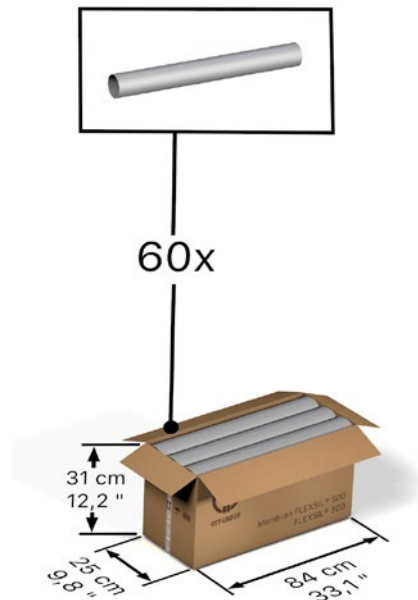

Packaging dimensions:

Shipping dimensions:

Product	Pieces per Box	Dimensions per Box	Weight Full Box	Type of Pallet	Boxes per Pallet	Pieces per Pallet	Dimensions Full Pallet	Shipping Weight Full Pallet
FLEXSIL® 750	60	L 84 x W 25 x H 31 cm L 33.1 x W 9.8 x H 12.2 inch	23 kg 50.71 lbs	EU Pallet (25 kg/55.12 lbs)	9	540 pcs.	L 120 x W 80 x H 110 cm L 47.2 x W 31.5 x H 43.3 inch	232 kg 511.47 lbs

Packaging and Shipping: Tube Membranes

Tube membranes are packed in eco-friendly boxes made from recycled paper and shipped on pallets.

Customs tariff number:
84219990

Packaging dimensions:

Shipping dimensions:

Product	Pieces per Box	Dimensions per Box	Weight Full Box	Type of Pallet	Boxes per Pallet	Pieces per Pallet	Dimensions Full Pallet	Shipping Weight Full Pallet
FLEXSIL® 500	60	L 59 x W 25 x H 31 cm L 33.1 x W 9.8 x H 12.2 inch	17 kg 37.48 lbs	EU Pallet (25 kg/55.12 lbs)	18	1080 pcs.	L 120 x W 80 x H 110 cm L 47.2 x W 31.5 x H 43.3 inch	331 kg 729.73 lbs