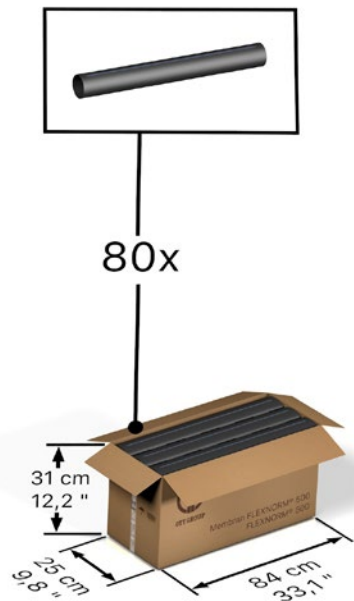

Packaging dimensions:

Shipping dimensions:

Product	Pieces per Box	Dimensions per Box	Weight Full Box	Type of Pallet	Boxes per Pallet	Pieces per Pallet	Dimensions Full Pallet	Shipping Weight Full Pallet
FLEXNORM® 750	80	L 84 x W 25 x H 31 cm L 33.1 x W 9.8 x H 12.2 inch	32 kg 70.55 kg	EU Pallet (25 kg/55.12 lbs)	9	720 pcs.	L 120 x W 80 x H 110 cm L 47.2 x W 31.5 x H 43.3 inch	313 kg 690.05 kg

Packaging and Shipping: Tube Membranes

Tube membranes are packed in eco-friendly boxes made from recycled paper and shipped on pallets.

Customs tariff number:
84219990

Packaging dimensions:

Shipping dimensions:

Product	Pieces per Box	Dimensions per Box	Weight Full Box	Type of Pallet	Boxes per Pallet	Pieces per Pallet	Dimensions Full Pallet	Shipping Weight Full Pallet
FLEXNORM® 500	80	L 59 x W 25 x H 31 cm L 33.1 x W 9.8 x H 12.2 inch	23 kg 50.71 lbs	EU Pallet (25 kg/55.12 lbs)	18	1440 pcs.	L 120 x W 80 x H 110 cm L 47.2 x W 31.5 x H 43.3 inch	439 kg 967.83 lbs