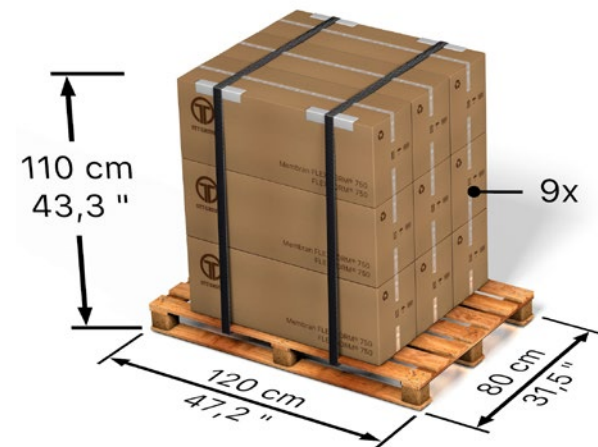

Product	Pieces per Box	Dimensions per Box	Weight Full Box	Type of Pallet	Boxes per Pallet	Pieces per Pallet	Dimensions Full Pallet	Shipping Weight Full Pallet
FLEXNORM® 1000	80	L 109 x W 25 x H 31 cm L 43 x W 9.8 x H 12.2 inch	42 kg 92.59 lbs	EU Pallet (25 kg/55.12 lbs)	9	720 pcs.	L 120 x W 80 x H 110 cm L 47.2 x W 31.5 x H 43.3 inch	403 kg 888.46 lbs

EXTRA packing allows to double the number of pieces per pallet

Packaging and Shipping: Tube Membranes

Tube membranes are packed in eco-friendly boxes made from recycled paper and shipped on pallets.

Customs tariff number:
84219990

Packaging dimensions:

Shipping dimensions:

Product	Pieces per Box	Dimensions per Box	Weight Full Box	Type of Pallet	Boxes per Pallet	Pieces per Pallet	Dimensions Full Pallet	Shipping Weight Full Pallet
FLEXNORM® 750	80	L 84 x W 25 x H 31 cm L 33.1 x W 9.8 x H 12.2 inch	32 kg 70.55 kg	EU Pallet (25 kg/55.12 lbs)	9	720 pcs.	L 120 x W 80 x H 110 cm L 47.2 x W 31.5 x H 43.3 inch	313 kg 690.05 kg

Product	Pieces per Box	Dimensions per Box	Weight Full Box	Type of Pallet	Boxes per Pallet	Pieces per Pallet	Dimensions Full Pallet	Shipping Weight Full Pallet
FLEXNORM® 500	80	L 59 x W 25 x H 31 cm L 33.1 x W 9.8 x H 12.2 inch	23 kg 50.71 lbs	EU Pallet (25 kg/55.12 lbs)	18	1440 pcs.	L 120 x W 80 x H 110 cm L 47.2 x W 31.5 x H 43.3 inch	439 kg 967.83 lbs