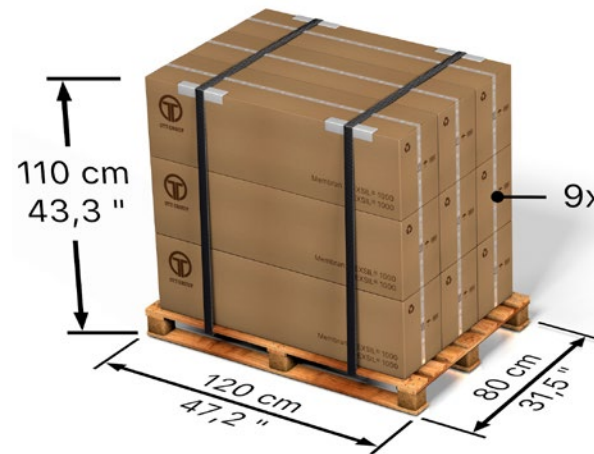

Packaging and Shipping: Tube Membranes

Tube membranes are packed in eco-friendly boxes made from recycled paper and shipped on pallets.

Customs tariff number:
84219990

Packaging dimensions:

Shipping dimensions:

Product	Pieces per Box	Dimensions per Box	Weight Full Box	Type of Pallet	Boxes per Pallet	Pieces per Pallet	Dimensions Full Pallet	Shipping Weight Full Pallet
FLEXSIL® 1000	60	L 109 x W 25 x H 31 cm L 43 x W 9.8 x H 12.2 inch	29 kg 63.93 lbs	EU Pallet (25 kg/55.12 lbs)	9	540 pcs.	L 120 x W 80 x H 110 cm L 47.2 x W 31.5 x H 43.3 inch	286 kg 630.52 lbs

EXTRA packing allows to double the number of pieces per pallet