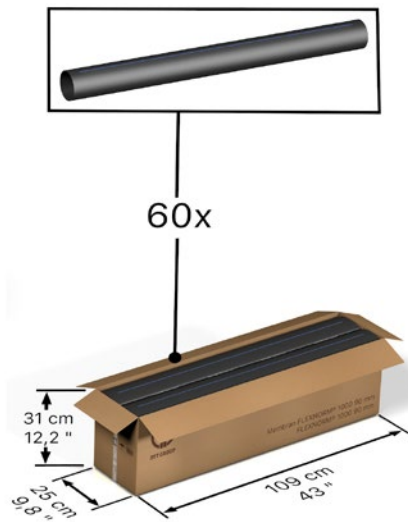

Packaging and Shipping: Tube Membranes

Tube membranes are packed in eco-friendly boxes made from recycled paper and shipped on pallets.

Customs tariff number:
84219990

Packaging dimensions:

Shipping dimensions:

Product	Pieces per Box	Dimensions per Box	Weight Full Box	Type of Pallet	Boxes per Pallet	Pieces per Pallet	Dimensions Full Pallet	Shipping Weight Full Pallet
FLEXNORM® 1000 90 mm	60	L 109 x W 25 x H 31 cm L 43 x W 9.8 x H 12.2 inch	42 kg 92.59 lbs	EU Pallet (25 kg/55.12 lbs)	9	540 pcs.	L 120 x W 80 x H 110 cm L 47.2 x W 31.5 x H 43.3 inch	401 kg 884.05 lbs

Product	Pieces per Box	Dimensions per Box	Weight Full Box	Type of Pallet	Boxes per Pallet	Pieces per Pallet	Dimensions Full Pallet	Shipping Weight Full Pallet
FLEXNORM® 1000	80	L 109 x W 25 x H 31 cm L 43 x W 9.8 x H 12.2 inch	42 kg 92.59 lbs	EU Pallet (25 kg/55.12 lbs)	9	720 pcs.	L 120 x W 80 x H 110 cm L 47.2 x W 31.5 x H 43.3 inch	403 kg 888.46 lbs